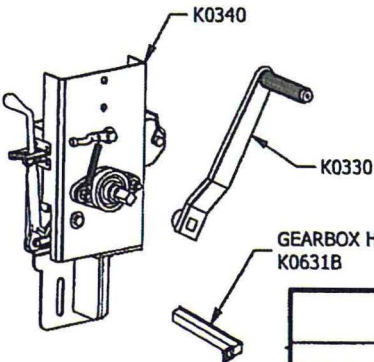

## SMOOTH ROLLER BOX ELECTRIC ASSEMBLY

- 96"
- 102"

## REINFORCED ARM AND CROSSOVER ASSEMBLY

- | ARM                          | CROSSOVER                     |
|------------------------------|-------------------------------|
| <input type="checkbox"/> 16' | <input type="checkbox"/> 96"  |
| <input type="checkbox"/> 20' | <input type="checkbox"/> 102" |

## CHAIN AND GEARBOX ASSEMBLY

CHAIN LENGTH  
12' - K0219

### CHAIN GUARD

- 5' - K0201
- 7' - K0201
- 8' - K0201