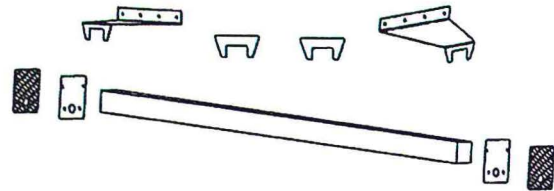

HALF ROUND ATTACHMENT

WITHOUT SPRINGS - K0640B