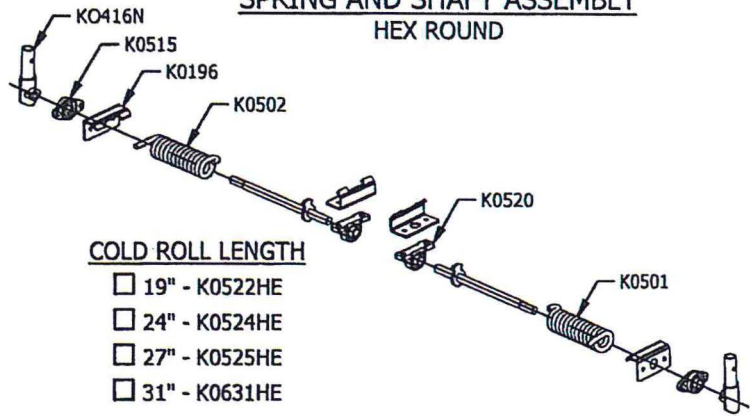

SPRING AND SHAFT ASSEMBLY HEX ROUND

COLD ROLL LENGTH

- ☐ 19" - K0522HE
- ☐ 24" - K0524HE
- ☐ 27" - K0525HE
- ☐ 31" - K0631HE

OPTIONS

<u>WIRELESS REMOTE</u>	<u>RATCHET STRAP HOLD-DOWN w/ SEATBELT CLIP</u>	<u>SMOOTH ROLLER BOX SHELL</u>	<u>TREAD ROLLER BOX SHELL</u>
☐ MPW1000	☐ K0125CHD	☐ 96" - K0101SS ☐ 102" - K0102SS	☐ 96" - K0101S ☐ 102" - K0102S

PART #	KIT DESCRIPTION	PRICE	PART #	KIT DESCRIPTION	PRICE
K620SM	1/2 ROUND KIT MANUAL 96"		K020SM	1/2 ROUND KIT MANUAL 102"	
K620SE	1/2 ROUND KIT ELECTRIC 96"		K020SE	1/2 ROUND KIT ELECTRIC 102"